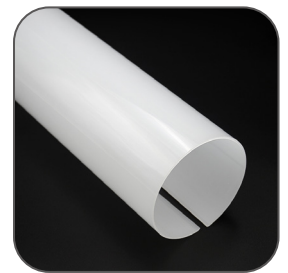

Color 

Unit: mm

Features:

1. Model: HL-BAPL069C
2. Material: AL6063+PC
3. Surface: Anodized/Painting
4. Lighting source width: 24mm
5. Length: 4m/max
6. Installation: For offices / conference rooms / supermarkets / home lighting application.

Accessory:

End Cap

Aluminum Profile

Suspended Rope

Cover

Installation: