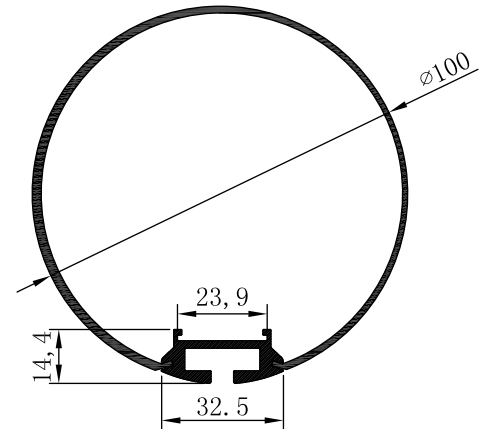

Color 

Unit: mm

Features:

1. Model: HL-BAPL069C
2. Material: AL6063+PC
3. Surface: Anodized/Painting
4. Lighting source width: 24mm
5. Length: 4m/max
6. Installation: For offices / conference rooms / supermarkets / home lighting application.

Accessory:

End Cap

Aluminum Profile

Suspended Rope

Cover

Installation: